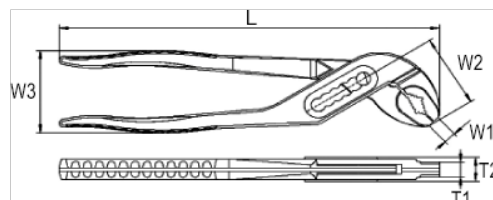

**634Q-250-1**  
**Slip Joint Pliers Quick Adjust**

**PRODUCT DETAILS**

- Quick adjust water pump pliers
- With button for quick adjustment
- Handles: PVC coated handles
- Finish: Black finish, anti-corrosion treated
- Material: High performance steel
- Teeth hardness: 50-57 HRC
- Standard: ISO 8976

**PRODUCT ATTRIBUTES**

Product	<b>L</b>	<b>W1</b>	<b>W2</b>	<b>W3</b>	<b>T1</b>	<b>T2</b>	<b>g</b>
<b>634Q-250-1</b>	240 mm	5 mm	47.5 mm	50 mm	7.5 mm	12.5 mm	320 g