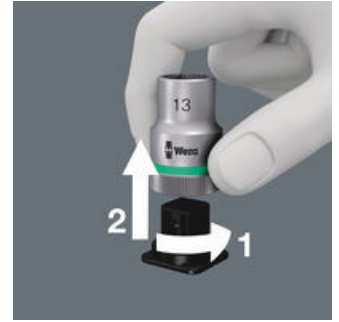

Secure hold and easy removal

The all new smooth turning mechanism guarantees both secure and rattle-free storage, yet allows easy removal of the tool.

Web link

<https://products.wera.de/en/ratchets_and_accessories_the_zyklop_ratchets_the_zyklop_ratchets_1_4_the_zyklop_metal_ratchet_switch_1_4_8100_sa_8.html>

Wera - 8100 SA 8
05004018001 - 4013288173836

Wera Werkzeuge GmbH
Korzter Straße 21-25
D-42349 Wuppertal
Tel: +49 (0)2 02 / 40 45-0
E-Mail: info@wera.de